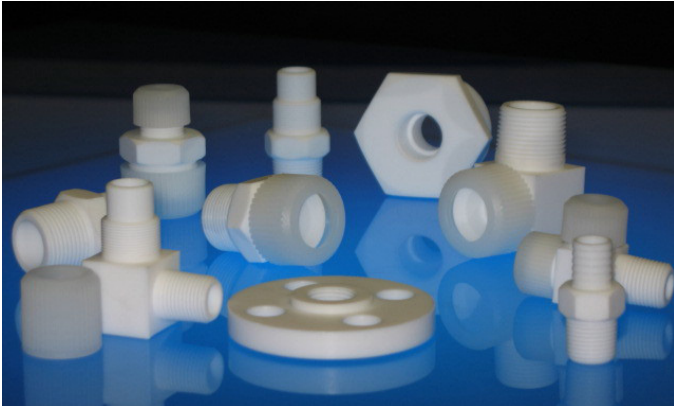

TEFLON FITTINGS

NACOM's PTFE FITTINGS available in FNPT, MNPT, Compression Tube, and Fractional Flared styles. The fitting body is fabricated from virgin PTFE with the nut being injection molded PVDF. Sizes range from 1/16" to 1" as a standard item and up to 2" as a special.

- **PIPE** Female, Male
- **FLARED** Fractional
- **TUBE** Compression Metric & Fractional
- **MINI** Fittings
- **Sanitary** (special order)

Fitting Materials Available

- PTFE
- PFA
- PVDF

INDEX

TUBE FITTINGS

BARBED FITTING
BUGLE "BUG" Straight Connector Fitting
BUGLE "BUG" Tee
BULKHEAD FEMALE CONNECTOR
BULKHEAD MALE CONNECTOR
BULKHEAD UNION CONNECTOR
FEMALE BRANCH TEE
FEMALE CONNECTOR
FEMALE ELBOW
FEMALE RUN TEE
MALE BRANCH TEE
MALE CONNECTOR
MALE ELBOW
MALE RUN TEE
REDUCING UNION
TUBE CAP
TUBE INSERT
UNION
UNION CROSS
UNION ELBOW
UNION ELBOW REDUCER
UNION TEE